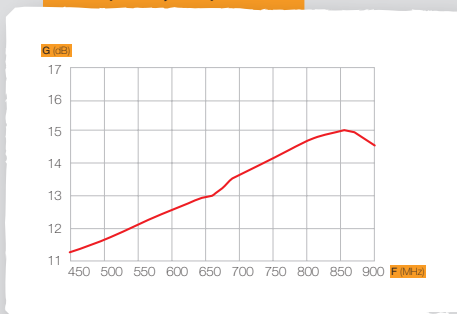

Frequency response